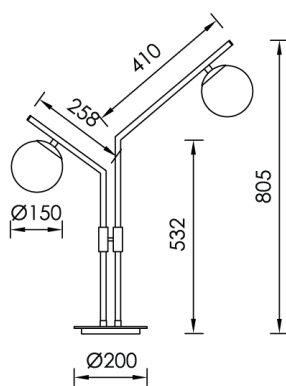

MINI AVOLO A 1 TABLE 2F

TECHNICAL DETAILS

- Housing :** Pressed formed steel
Diffuser : Opal glass
IP : 40
IK : 02
 • Lamp replacement without tools

Colors

Lighting Sources

Halopin/G9/230V Halopin / G9 / 230V
 Halogen Lamp LED Lamp