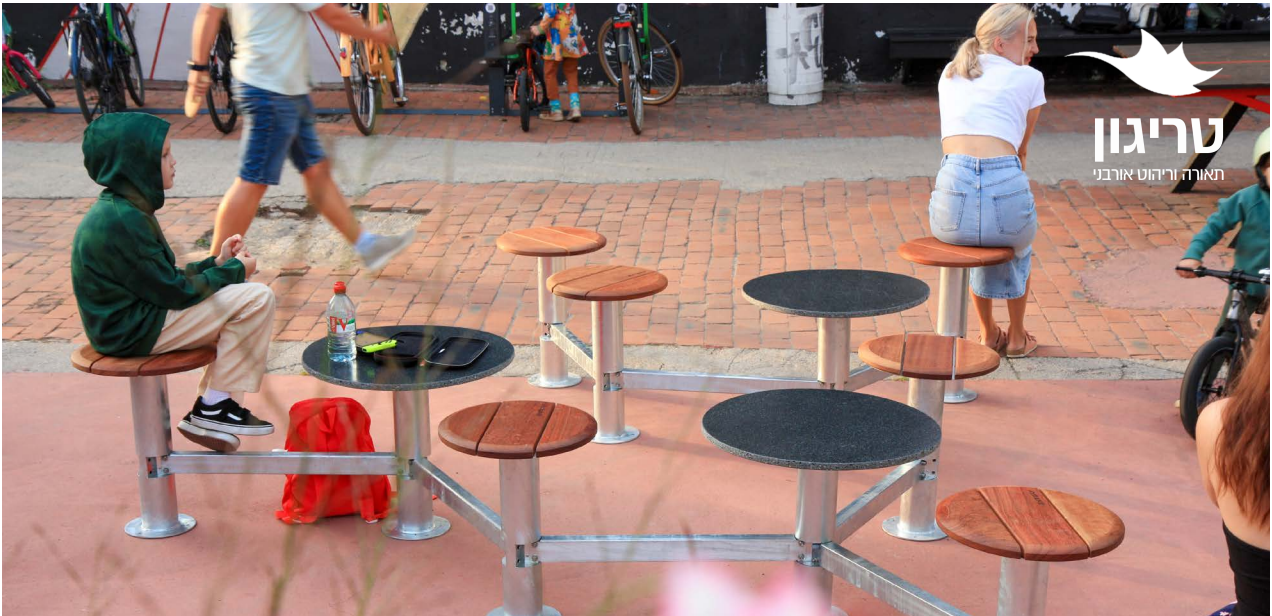

HARU bench

טריגון
תאורה וריהוט אורבני

Design by
Martin Pärn and **Kaspar Torn**,
iseasi

Haru is a modular spatial network that unfolds over the square and turns it into an actively used space. It is a barrier that does not interrupt, but absorbs life into itself, thus creating a new active urban space.

Whether you're alone or with others, the Haru bench system provides an open-ended seating solution without specific constraints.

Haru is infinite, able to grow from a single molecule into an infinite network.

FEATURES

The modular solution allows you to combine endlessly different solutions.

The plane with the same height of the seats and tables also allows the table to be used as a seat.

Evokes more versatile use of urban space and revitalization of urban non-places.