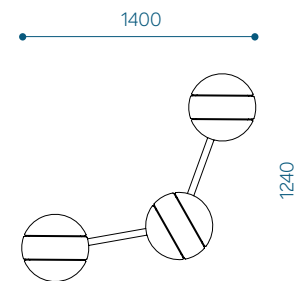

Tropical wood

MODULES AND DIMENSIONS

Modul	product code	height, mm	width, mm
Haru seat	HS	534	400
Haru table	HT	534	600
Haru joint	HJ	230	650

SETS AND DIMENSIONS

Park bench Haru SET01 - HSET01

Set modules:
 2 x HS
 1 x HT
 2 x HJ

Park bench Haru SET01-2 - HSET01-2

Set modules:
 3 x HS
 2 x HJ

Park bench Haru SET02 - HSET02

Set modules:
 3 x HS
 1 x HT
 3 x HJ

SETS AND DIMENSIONS

Park bench Haru SET03 - HSET03

Set modules:
4 x HS
1 x HT
4 x HJ