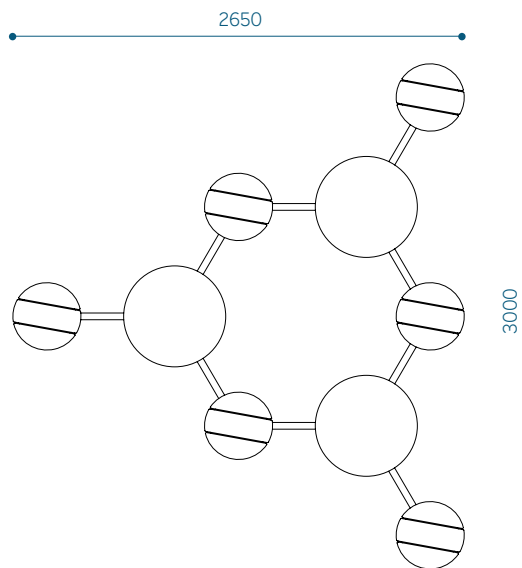

SETS AND DIMENSIONS

Park bench Haru SET06 - HSET06

Set modules:

6 x HS

3 x HT

9 x HJ

לפרטים נוספים:
אלידה-052-3114377
Elyada@trigon-yam.com