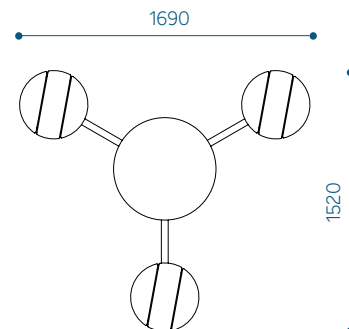

Tropical wood

MODULES AND DIMENSIONS

Modul	product code	height, mm	width, mm
Haru seat	HS	534	400
Haru table	HT	534	600
Haru joint	HJ	230	650

SETS AND DIMENSIONS

Park bench Haru SET01 - HSET01

Set modules:
 2 x HS
 1 x HT
 2 x HJ

Park bench Haru SET01-2 - HSET01-2

Set modules:
 3 x HS
 2 x HJ

Park bench Haru SET02 - HSET02

Set modules:
 3 x HS
 1 x HT
 3 x HJ

SETS AND DIMENSIONS

Park bench Haru SET03 - HSET03

Set modules:
4 x HS
1 x HT
4 x HJ