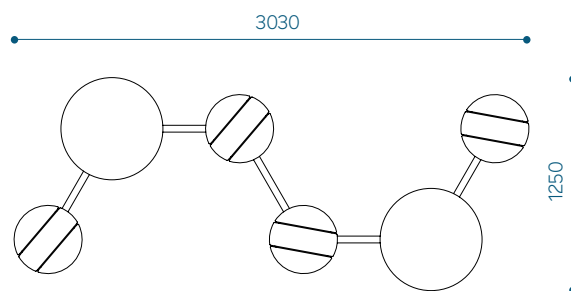

Tropical wood

MODULES AND DIMENSIONS

Modul	product code	height, mm	width, mm
Haru seat	HS	534	400
Haru table	HT	534	600
Haru joint	HJ	230	650

SETS AND DIMENSIONS

Park bench Haru SET01 - HSET01

Set modules:
 2 x HS
 1 x HT
 2 x HJ

Park bench Haru SET01-2 - HSET01-2

Set modules:
 3 x HS
 2 x HJ

Park bench Haru SET02 - HSET02

Set modules:
 3 x HS
 1 x HT
 3 x HJ

SETS AND DIMENSIONS

Park bench Haru SET03 - HSET03

Set modules:
4 x HS
1 x HT
4 x HJ

Park bench Haru SET04 - HSET04

Set modules:
4 x HS
2 x HT
5 x HJ

Park bench Haru SET05 - HSET05

Set modules:
5 x HS
2 x HT
6 x HJ

SETS AND DIMENSIONS

Park bench Haru SET06 - HSET06

Set modules:

6 x HS