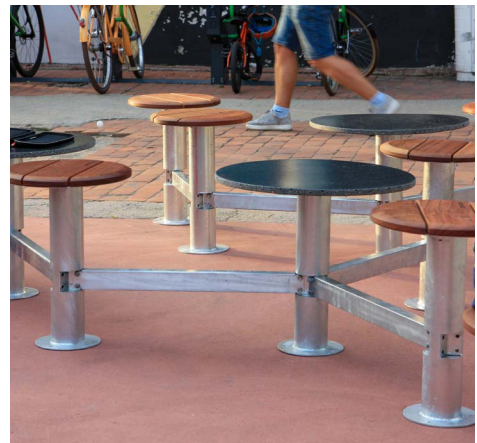

HARU bench

טריגון
תאורה וריהוט אורבני

Design by
Martin Pärn and **Kaspar Torn**,
iseasi

Haru is a modular spatial network that unfolds over the square and turns it into an actively used space. It is a barrier that does not interrupt, but absorbs life into itself, thus creating a new active urban space.

Whether you're alone or with others, the Haru bench system provides an open-ended seating solution without specific constraints.

Haru is infinite, able to grow from a single molecule into an infinite network.

FEATURES

The modular solution allows you to combine endlessly different solutions.

The plane with the same height of the seats and tables also allows the table to be used as a seat.

Evokes more versatile use of urban space and revitalization of urban non-places.

Table tops are made from 100% recycled plastic.

No visible fixing materials on the top surfaces.

The hot-dip galvanized steel frame and high-quality, knot-free wooden material makes the product very resistant to weather and use.