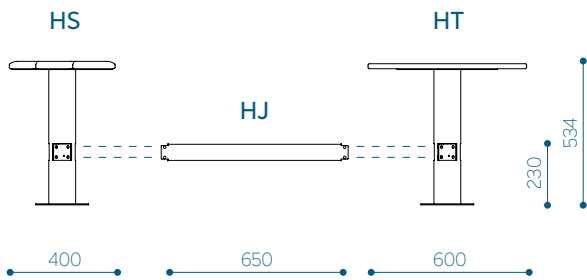

Tropical wood

MODULES AND DIMENSIONS

Modul	product code	height, mm	width, mm
Haru seat	HS	534	400
Haru table	HT	534	600
Haru joint	HJ	230	650

SETS AND DIMENSIONS

Park bench Haru SET01 - HSET01

Set modules:
 2 x HS
 1 x HT
 2 x HJ