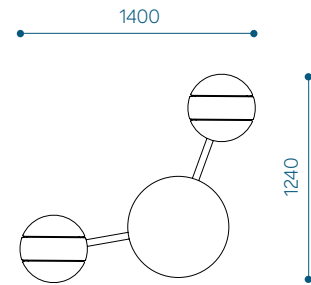

Tropical wood

MODULES AND DIMENSIONS

Modul	product code	height, mm	width, mm
Haru seat	HS	534	400
Haru table	HT	534	600
Haru joint	HJ	230	650

SETS AND DIMENSIONS

Park bench Haru SET01 - HSET01

Set modules:
 2 x HS
 1 x HT
 2 x HJ

Park bench Haru SET01-2 - HSET01-2

Set modules:
 3 x HS
 2 x HJ

Park bench Haru SET02 - HSET02

Set modules:
 3 x HS
 1 x HT
 3 x HJ

SETS AND DIMENSIONS

Park bench Haru SET03 - HSET03

Set modules:
4 x HS
1 x HT
4 x HJ