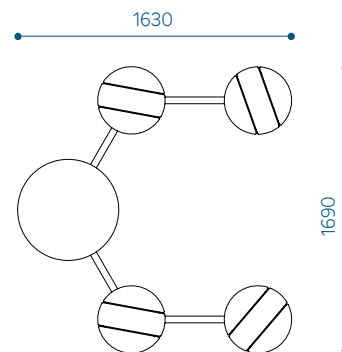

Tropical wood

MODULES AND DIMENSIONS

Modul	product code	height, mm	width, mm
Haru seat	HS	534	400
Haru table	HT	534	600
Haru joint	HJ	230	650

SETS AND DIMENSIONS

Park bench Haru SET01 - HSET01

Set modules:
 2 x HS
 1 x HT
 2 x HJ

Park bench Haru SET01-2 - HSET01-2

Set modules:
 3 x HS
 2 x HJ

Park bench Haru SET02 - HSET02

Set modules:
 3 x HS
 1 x HT
 3 x HJ

SETS AND DIMENSIONS

Park bench Haru SET03 - HSET03

Set modules:
4 x HS
1 x HT
4 x HJ

Park bench Haru SET04 - HSET04

Set modules:
4 x HS
2 x HT
5 x HJ

Park bench Haru SET05 - HSET05

Set modules:
5 x HS
2 x HT
6 x HJ

SETS AND DIMENSIONS

Park bench Haru SET06 - HSET06

Set modules:

6 x HS