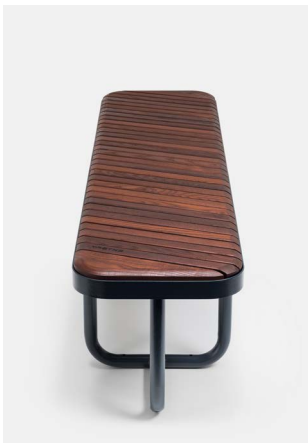

## TIIDE bench, without backrest

Design by  
**Pent Talvet**  
iseasi

Tiide is the little 'rascal' in the Extery urban furniture collection, created to bring fresh and new opportunities to the arsenal of a city planner or a landscape architect. With Tiide everything is different: round shapes and soft bends as well as lustful proportions. A little flirt with Bauhaus and the design techniques of contemporary furniture design that rarely make it to the more conservative urban furniture domain will surely catch your eye. The elaborately finished diagonal planking will stick out in details. The steel edges confine the wooden surfaces with precision and conviction. Tiide is playful and friendly on the outside, but robust on the inside. There are six elements in the product family that, independently or in groups, will provide a fresh and unique accent to the public space.

# TIIDE bench, without backrest

## FEATURES

Makes the surroundings unique and outstanding. The steel edges confine the wooden surfaces with precision and conviction.

No visible fixing materials on the top surfaces of the wooden parts ensure a pleasing look and feel of the products.

Possibility to create many different playful sets as Tiide bench is one of the six elements in the family.

The hot-dip galvanized and powder-coated steel frame and high-quality, knot-free wooden material makes the product very resistant to weather and use.