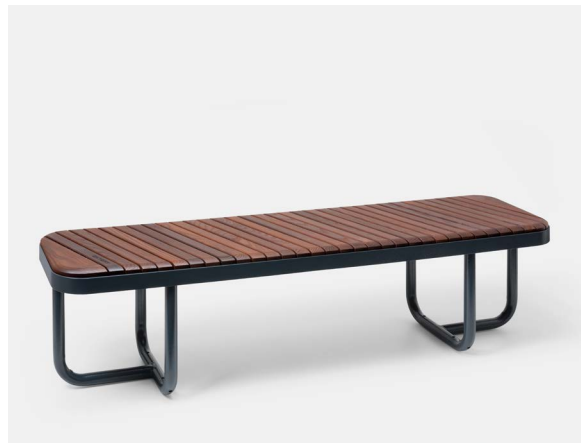

## TIIDE bench, without backrest

Design by  
**Pent Talvet**  
iseasi

Tiide is the little 'rascal' in the Extery urban furniture collection, created to bring fresh and new opportunities to the arsenal of a city planner or a landscape architect. With Tiide everything is different: round shapes and soft bends as well as lustful proportions. A little flirt with Bauhaus and the design techniques of contemporary furniture design that rarely make it to the more conservative urban furniture domain will surely catch your eye. The elaborately finished diagonal planking will stick out in details. The steel edges confine the wooden surfaces with precision and conviction. Tiide is playful and friendly on the outside, but robust on the inside. There are six elements in the product family that, independently or in groups, will provide a fresh and unique accent to the public space.

# TIIDE bench, without backrest

## FEATURES

Makes the surroundings unique and outstanding. The steel edges confine the wooden surfaces with precision and conviction.

No visible fixing materials on the top surfaces of the wooden parts ensure a pleasing look and feel of the products.

Possibility to create many different playful sets as Tiide bench is one of the six elements in the family.

The hot-dip galvanized and powder-coated steel frame and high-quality, knot-free wooden material makes the product very resistant to weather and use.