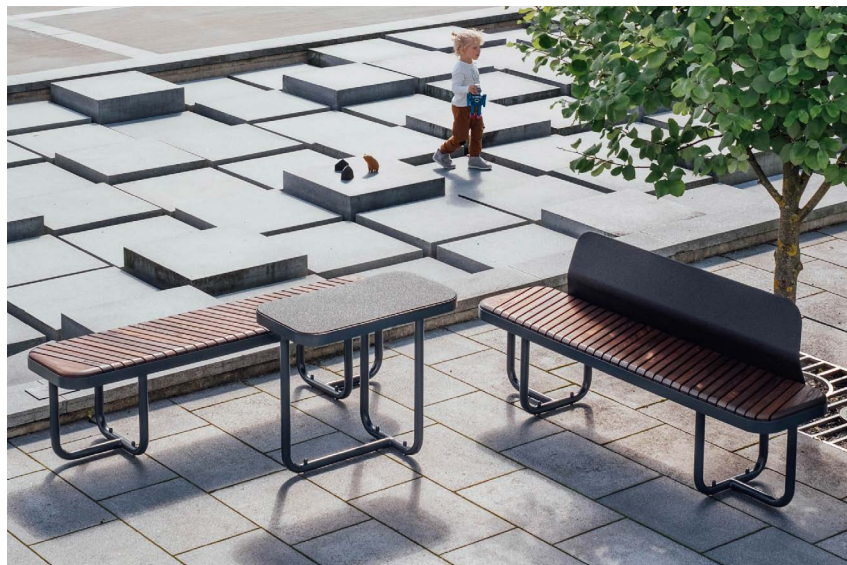

TIIDE bench, without backrest

FEATURES

Makes the surroundings unique and outstanding. The steel edges confine the wooden surfaces with precision and conviction.

No visible fixing materials on the top surfaces of the wooden parts ensure a pleasing look and feel of the products.

Possibility to create many different playful sets as Tiide bench is one of the six elements in the family.

The hot-dip galvanized and powder-coated steel frame and high-quality, knot-free wooden material makes the product very resistant to weather and use.

Extery quality without compromise- harmonious design, carefully selected materials and engineering considered to the last detail.

WOOD

The wood selection includes double layer oil coated knot-free thermo-treated ash and knot-free tropical wood. Tropical wood has no top coat.

METAL

The steel frame is available in hot-dip galvanized and powder coated finish. The hot-dip galvanizing is done according to ISO 1461:2009 standard.

RAL recommendation by designer:

INSTALLATION

Anchored to a firm foundation.

Anchored to the substructure laid into the ground.