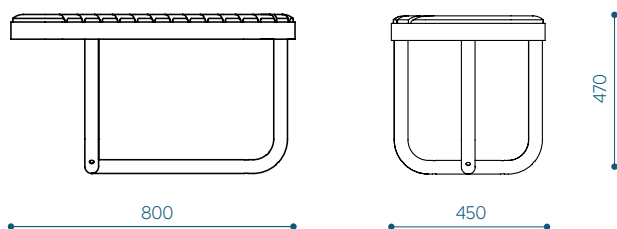

RAL 7016
+ graffiti protection

RAL 7039

RAL 9002

INSTALLATION

Anchored to a firm foundation.

Anchored to the substructure laid into the ground.

DIMENSIONS

Tiide seat, rectangular -
TIDJ80