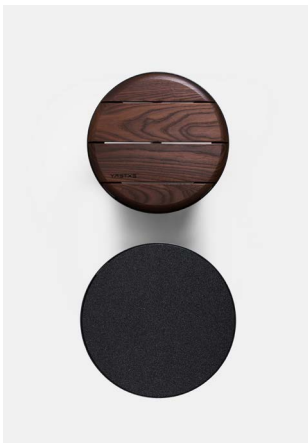

## TIIDE seat, round

Design by  
**Pent Talvet**  
iseasi

Tiide is the little 'rascal' in the Extery urban furniture collection, created to bring fresh and new opportunities to the arsenal of a city planner or a landscape architect. With Tiide everything is different: round shapes and soft bends as well as lustful proportions. A little flirt with Bauhaus and the design techniques of contemporary furniture design that rarely make it to the more conservative urban furniture domain will surely catch your eye. The elaborately finished diagonal planking will stick out in details. The steel edges confine the wooden surfaces with precision and conviction. Tiide is playful and friendly on the outside, but robust on the inside. There are six elements in the product family that, independently or in groups, will provide a fresh and unique accent to the public space.

# TIIDE seat, round

## FEATURES

Makes the surroundings unique and outstanding. The steel edges confine the wooden surfaces with precision and conviction.

No visible fixing materials on the top surfaces of the wooden parts ensure a pleasing look and feel of the products.

Possibility to create many different playful sets as Tiide bench is one of the six elements in the family.

The hot-dip galvanized and powder-coated steel frame and high-quality, knot-free wooden material makes the product very resistant to weather and use.