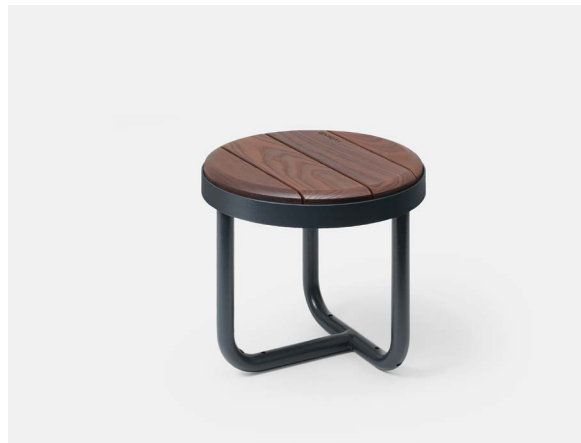

## TIIDE seat, round

Design by  
**Pent Talvet**  
iseasi

Tiide is the little 'rascal' in the Extery urban furniture collection, created to bring fresh and new opportunities to the arsenal of a city planner or a landscape architect. With Tiide everything is different: round shapes and soft bends as well as lustful proportions. A little flirt with Bauhaus and the design techniques of contemporary furniture design that rarely make it to the more conservative urban furniture domain will surely catch your eye. The elaborately finished diagonal planking will stick out in details. The steel edges confine the wooden surfaces with precision and conviction. Tiide is playful and friendly on the outside, but robust on the inside. There are six elements in the product family that, independently or in groups, will provide a fresh and unique accent to the public space.

# TIIDE seat, round

## FEATURES

Makes the surroundings unique and outstanding. The steel edges confine the wooden surfaces with precision and conviction.

No visible fixing materials on the top surfaces of the wooden parts ensure a pleasing look and feel of the products.

Possibility to create many different playful sets as Tiide bench is one of the six elements in the family.

The hot-dip galvanized and powder-coated steel frame and high-quality, knot-free wooden material makes the product very resistant to weather and use.