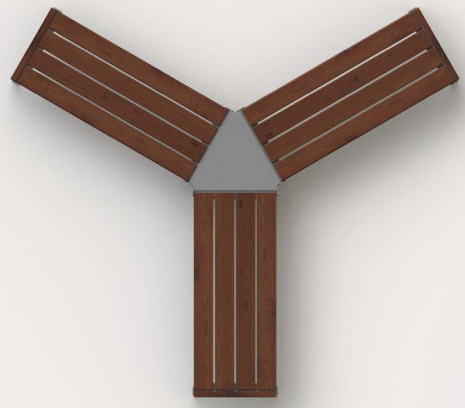

Your space. Your ideas. A solution with impeccable quality of Extery.

Design by Pent Talvet, iseasi

1100 MM

8xL 4xS¹⁴⁰ 3xR¹²⁵

2xL 2xL^D 4xS¹⁴⁰ 6xB 2xT

6xL 3xS¹⁴⁰ 1xY

8xL 8xR¹⁸⁵

16xL 16xR¹²⁵

8xL 4xS¹⁴⁰ 1xX

5xL 2xR¹⁸⁵ 2xR¹²⁵

8xL^D 8xR¹⁸⁵ 8xR¹²⁵

8xL 8xR¹²⁵

4300 MM

3xL 1xL^A 3xS¹⁴⁰ 4xB

4xL 2xL^A 3xS¹⁴⁰ 1xC⁶⁰ 1xC³⁰

Created with
sense, style and
quality in mind.