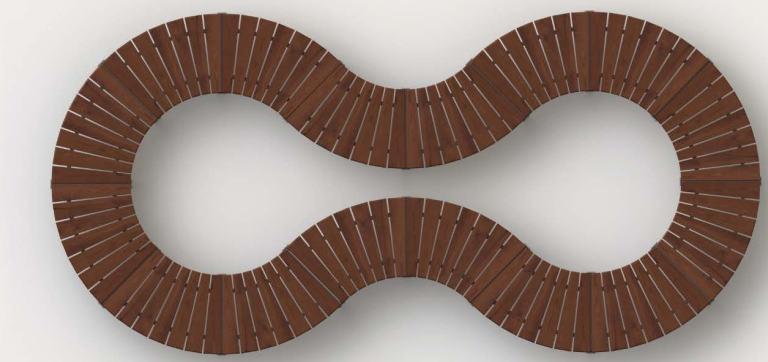

Your space. Your ideas. A solution with impeccable quality of Extery.

Design by Pent Talvet, iseasi

1100 MM

8xL 4xS¹⁴⁰ 3xR¹²⁵

2xL 2xL^D 4xS¹⁴⁰ 6xB 2xT

6xL 3xS¹⁴⁰ 1xY

8xL 8xR¹⁸⁵

16xL 16xR¹²⁵

8xL 4xS¹⁴⁰ 1xX

5xL 2xR¹⁸⁵ 2xR¹²⁵

8xL^D 8xR¹⁸⁵ 8xR¹²⁵

8xL 8xR¹²⁵

4300 MM

3xL 1xL^A 3xS¹⁴⁰ 4xB

4xL 2xL^A 3xS¹⁴⁰ 1xC⁶⁰ 1xC³⁰

Created with
sense, style and
quality in mind.