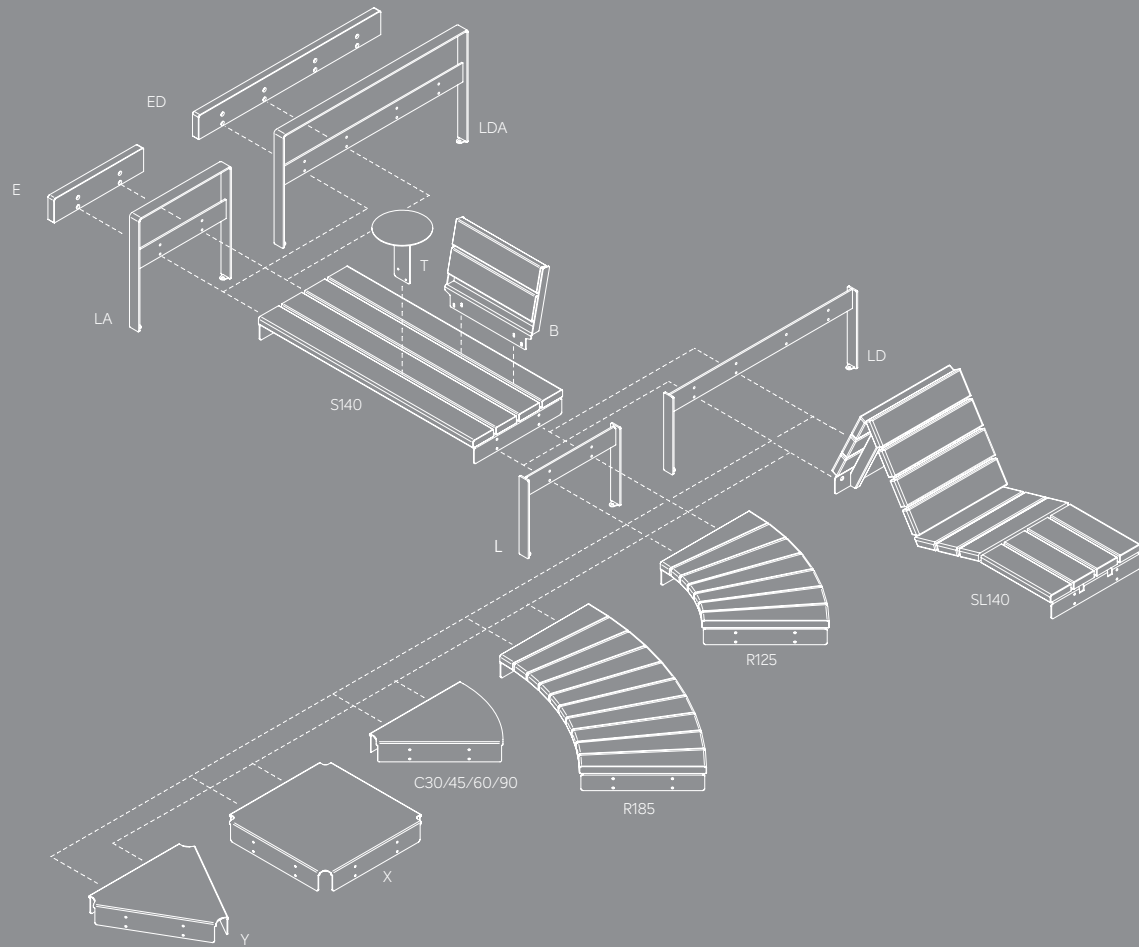

EXTERY

טריגון

תאורה וריהוט אורבני

JADA

Your space. Your ideas.
Endless possibilities.

www.extery.com

Jada is a modular urban furniture system which allows easy creation of complete sitting areas. You can shape endless combinations to hem city squares, playgrounds, meandering walkways or to fill a plaza with surprising configurations.

Your space. Your ideas. A solution with impeccable quality of Extery.

Design by Pent Talvet, iseasi

1100 MM

8xL 4xS¹⁴⁰ 3xR¹²⁵

2xL 2xL^D 4xS¹⁴⁰ 6xB 2xT

6xL 3xS¹⁴⁰ 1xY

8xL 8xR¹⁸⁵

16xL 16xR¹²⁵

8xL 4xS¹⁴⁰ 1xX

5xL 2xR¹⁸⁵ 2xR¹²⁵

8xL^D 8xR¹⁸⁵ 8xR¹²⁵

8xL 8xR¹²⁵

4300 MM

3xL 1xL^A 3xS¹⁴⁰ 4xB

4xL 2xL^A 3xS¹⁴⁰ 1xC⁶⁰ 1xC³⁰

Created with
sense, style and
quality in mind.