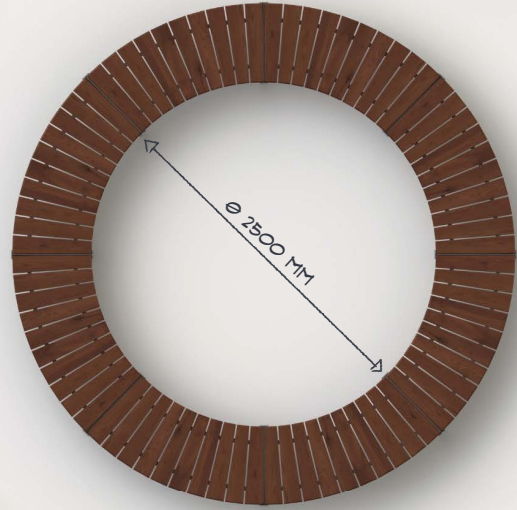

Your space. Your ideas. A solution with impeccable quality of Extery.

Design by Pent Talvet, iseasi

1100 MM

8xL 4xS¹⁴⁰ 3xR¹²⁵

2xL 2xL^D 4xS¹⁴⁰ 6xB 2xT

6xL 3xS¹⁴⁰ 1xY

8xL 8xR¹⁸⁵

16xL 16xR¹²⁵

8xL 4xS¹⁴⁰ 1xX

5xL 2xR¹⁸⁵ 2xR¹²⁵

8xL^D 8xR¹⁸⁵ 8xR¹²⁵

8xL 8xR¹²⁵

4300 MM

3xL 1xL^A 3xS¹⁴⁰ 4xB

4xL 2xL^A 3xS¹⁴⁰ 1xC⁶⁰ 1xC³⁰

Created with
sense, style and
quality in mind.