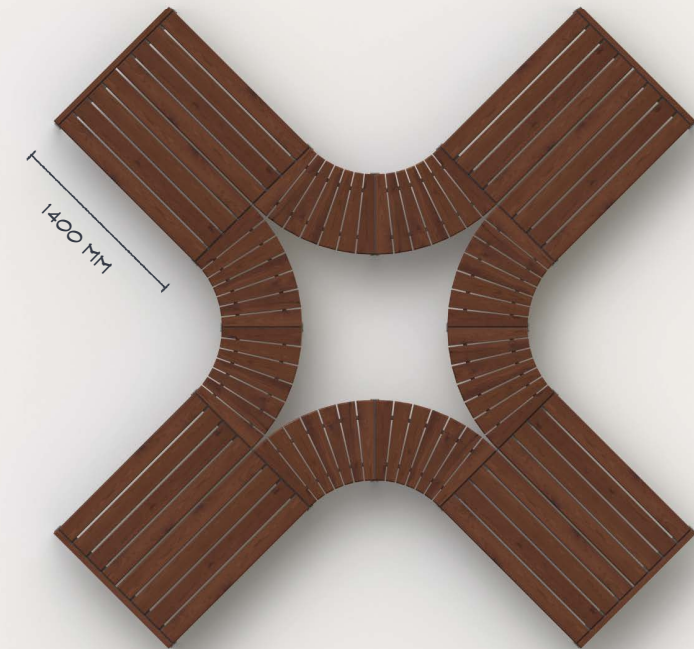

Your space. Your ideas. A solution with impeccable quality of Extery.

Design by Pent Talvet, iseasi

1100 MM

8xL 4xS¹⁴⁰ 3xR¹²⁵

2xL 2xL^D 4xS¹⁴⁰ 6xB 2xT

6xL 3xS¹⁴⁰ 1xY

8xL 8xR¹⁸⁵

16xL 16xR¹²⁵

8xL 4xS¹⁴⁰ 1xX

5xL 2xR¹⁸⁵ 2xR¹²⁵

8xL^D 8xR¹⁸⁵ 8xR¹²⁵

8xL 8xR¹²⁵

4300 MM

3xL 1xL^A 3xS¹⁴⁰ 4xB

4xL 2xL^A 3xS¹⁴⁰ 1xC⁶⁰ 1xC³⁰

Created with
sense, style and
quality in mind.