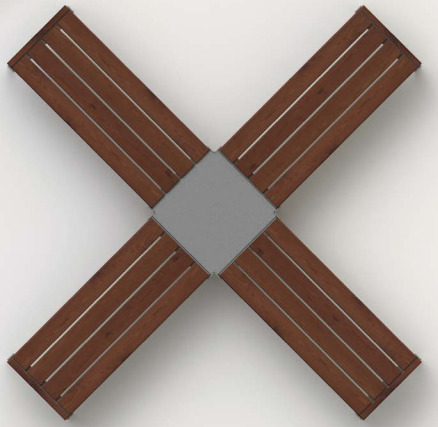

Your space. Your ideas. A solution with impeccable quality of Extery.

Design by Pent Talvet, iseasi

1100 MM

8xL 4xS¹⁴⁰ 3xR¹²⁵

2xL 2xL^D 4xS¹⁴⁰ 6xB 2xT

6xL 3xS¹⁴⁰ 1xY

8xL 8xR¹⁸⁵

16xL 16xR¹²⁵

8xL 4xS¹⁴⁰ 1xX

5xL 2xR¹⁸⁵ 2xR¹²⁵

8xL^D 8xR¹⁸⁵ 8xR¹²⁵

8xL 8xR¹²⁵

4300 MM

3xL 1xL^A 3xS¹⁴⁰ 4xB

4xL 2xL^A 3xS¹⁴⁰ 1xC⁶⁰ 1xC³⁰

Created with
sense, style and
quality in mind.