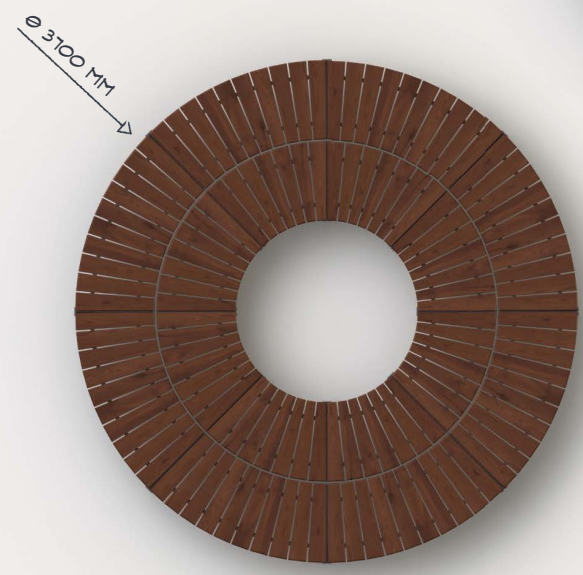

Your space. Your ideas. A solution with impeccable quality of Extery.

Design by Pent Talvet, iseasi

1100 MM

8xL 4xS¹⁴⁰ 3xR¹²⁵

2xL 2xL^D 4xS¹⁴⁰ 6xB 2xT

6xL 3xS¹⁴⁰ 1xY

8xL 8xR¹⁸⁵

16xL 16xR¹²⁵

8xL 4xS¹⁴⁰ 1xX

5xL 2xR¹⁸⁵ 2xR¹²⁵

8xL^D 8xR¹⁸⁵ 8xR¹²⁵

8xL 8xR¹²⁵

4300 MM

3xL 1xL^A 3xS¹⁴⁰ 4xB

4xL 2xL^A 3xS¹⁴⁰ 1xC⁶⁰ 1xC³⁰

Created with
sense, style and
quality in mind.