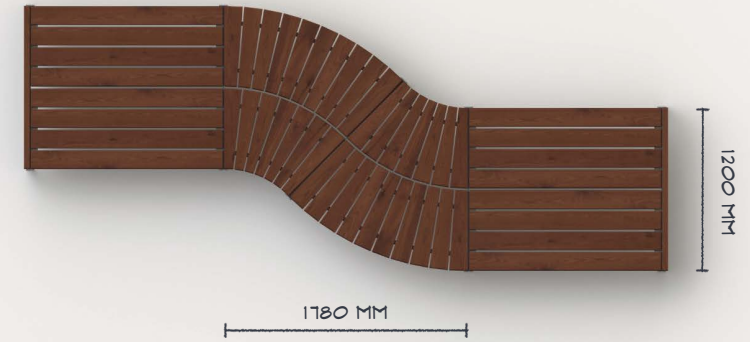

Your space. Your ideas. A solution with impeccable quality of Extery.

Design by Pent Talvet, iseasi

1100 MM

8xL 4xS¹⁴⁰ 3xR¹²⁵

2xL 2xL^D 4xS¹⁴⁰ 6xB 2xT

6xL 3xS¹⁴⁰ 1xY

8xL 8xR¹⁸⁵

16xL 16xR¹²⁵

8xL 4xS¹⁴⁰ 1xX

5xL 2xR¹⁸⁵ 2xR¹²⁵

8xL^D 8xR¹⁸⁵ 8xR¹²⁵

8xL 8xR¹²⁵

4300 MM

3xL 1xL^A 3xS¹⁴⁰ 4xB

4xL 2xL^A 3xS¹⁴⁰ 1xC⁶⁰ 1xC³⁰

Created with
sense, style and
quality in mind.