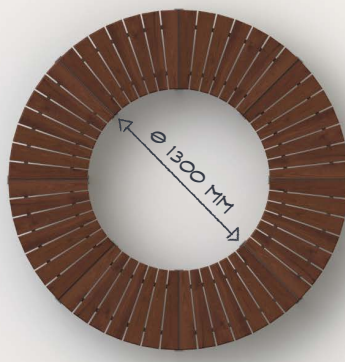

Your space. Your ideas. A solution with impeccable quality of Extery.

Design by Pent Talvet, iseasi

1100 MM

8xL 4xS¹⁴⁰ 3xR¹²⁵

2xL 2xL^D 4xS¹⁴⁰ 6xB 2xT

6xL 3xS¹⁴⁰ 1xY

8xL 8xR¹⁸⁵

16xL 16xR¹²⁵

8xL 4xS¹⁴⁰ 1xX

5xL 2xR¹⁸⁵ 2xR¹²⁵

8xL^D 8xR¹⁸⁵ 8xR¹²⁵

8xL 8xR¹²⁵

4300 MM

3xL 1xL^A 3xS¹⁴⁰ 4xB

4xL 2xL^A 3xS¹⁴⁰ 1xC⁶⁰ 1xC³⁰

Created with
sense, style and
quality in mind.