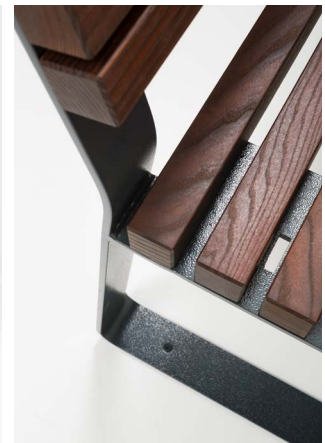

PRIMA bench, with backrest

Design by
Sven Sörmus
iseasi

Prima series is a pragmatic choice that stands for uncompromising quality, elaborate details and carefully considered construction. Light benches in classical proportions are available with or without backrest and armrests. The full set includes also a table which makes Prima perfect for creating picnic areas.

No visible fixing materials on the top surfaces of the wooden parts to ensure a pleasing look and feel of the products.

The hot-dip galvanized and powder-coated steel frame and high-quality, knot-free wooden material makes the product very resistant to weather and use.

Thermotreated ash (oiled)

Tropical wood

METAL

The steel frame is available in hot-dip galvanized and powder coated finish. The hot-dip galvanizing is done according to ISO 1461:2009 standard.

RAL recommendation by designer: