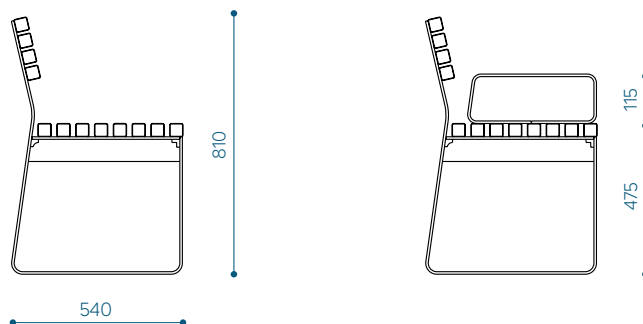

RAL 7016 + graffiti protection

RAL 7039

RAL 9005

RAL 9010

INSTALLATION

Freestanding on a firm base.

Anchored to a firm foundation.

Material marking in product code:
a- thermotreated ash
t- tropical wood

Example of a bench with 2 armrests and tropical wood: PRIB200-02-t

DIMENSIONS

Prima bench with backrest, without armrests - PRIB200

Prima bench with backrest, with 2 armrests - PRIB200-02

PRIMA bench, with backrest