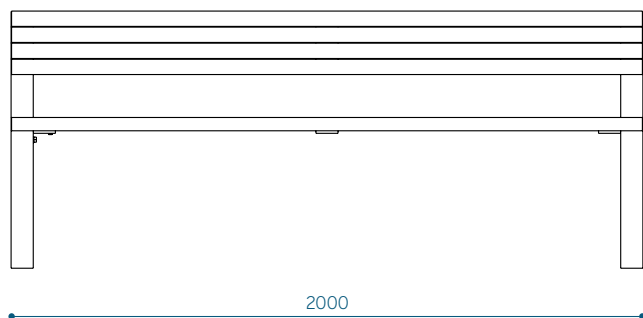

RAL 7016 + graffiti protection

RAL 7039

RAL 9005

RAL 9010

INSTALLATION

Freestanding on a firm base.

Anchored to a firm foundation.

Material marking in product code:
a- thermotreated ash
t- tropical wood

Example of a bench with 2 armrests and tropical wood: PRIB200-02-t

DIMENSIONS

Prima bench with backrest, without armrests - PRIB200

Prima bench with backrest, with 2 armrests - PRIB200-02

PRIMA bench, with backrest