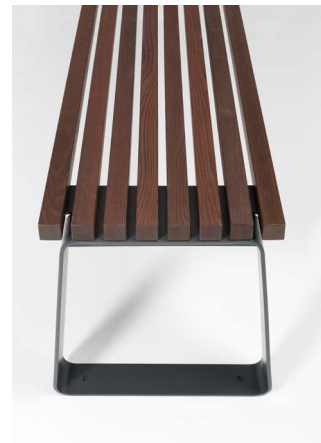

## PRIMA bench, without backrest

Design by  
**Sven Sörmus**  
iseasi

Prima series is a pragmatic choice that stands for uncompromising quality, elaborate details and carefully considered construction. Light benches in classical proportions are available with or without backrest and armrests. The full set includes also a table which makes Prima perfect for creating picnic areas.

# PRIMA bench, without backrest

## FEATURES

The combination of Prima benches, seats and tables enable the creation of enjoyable picnic areas.

Prima series is well characterized by its simplicity, lightness or form and aesthetics.

Easy maintenance and replacement of wooden parts. The possibility to add a number of armrests which enables better access to seniors or people with restricted mobility.

No visible fixing materials on the top surfaces of the wooden parts to ensure a pleasing look and feel of the products.

The hot-dip galvanized and powder-coated steel frame and high-quality, knot-free wooden material makes the product very resistant to weather and use.