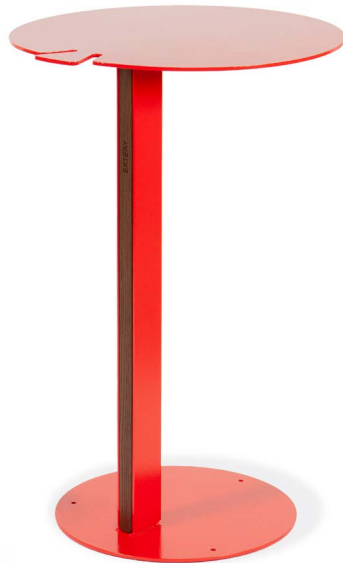

טריגון
תאורה וריהוט אורבני

SUME

For a rich and inspiring
urban space

ש
א
ד
ש
א
ל
י

www.extery.com

Sume's variable leg styles are definitely something that brings some color and shape to the urban space. But what really makes you dance is the soft and flexible seat of Sume. Placed together Sume forms a socially entertaining atmosphere, a little corner on the street that attracts invitingly in the middle of everyday gray and harsh rigidity.

The alternating use of Sume leg shapes allows you to create playful and inspiring areas for spending time and being together. Seats can be assembled in one shape style or as combinations from different shapes. By adding Sume tables you can create characteristic outdoor areas or clusters of outdoor offices instead.

Sume table surprises with its simplicity and functionality. The principle of the table is extremely simple but the small design elements make the table distinctive and elegant.

Take your time, sit down, spread your stuff on Sume's table and hang the bag on the rod - unobtrusive but necessary. Not much is needed for a happy moment.