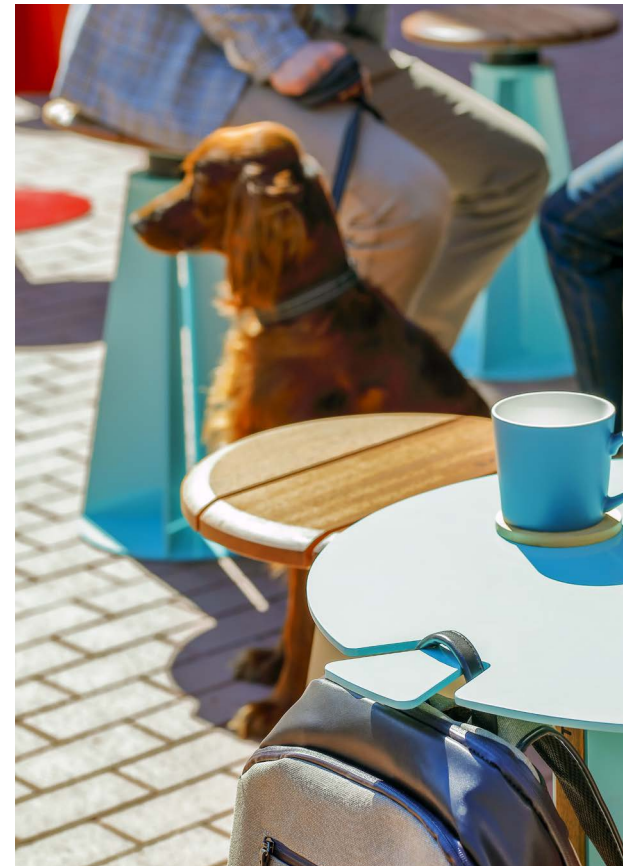

Sume's variable leg styles are definitely something that brings some color and shape to the urban space. But what really makes you dance is the soft and flexible seat of Sume. Placed together Sume forms a socially entertaining atmosphere, a little corner on the street that attracts invitingly in the middle of everyday gray and harsh rigidity.

The alternating use of Sume leg shapes allows you to create playful and inspiring areas for spending time and being together. Seats can be assembled in one shape style or as combinations from different shapes. By adding Sume tables you can create characteristic outdoor areas or clusters of outdoor offices instead.

Sume table surprises with its simplicity and functionality. The principle of the table is extremely simple but the small design elements make the table distinctive and elegant.

Take your time, sit down, spread your stuff on Sume's table and hang the bag on the rod - unobtrusive but necessary. Not much is needed for a happy moment.

Design by Kaspar Torn, iseasi design bureau.