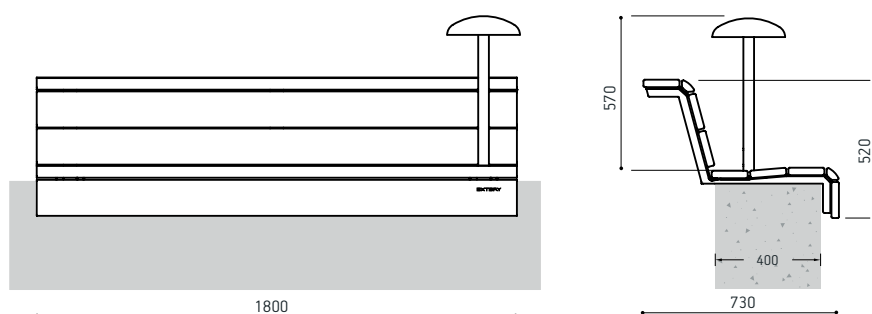

DIMENSIONS AND VARIATIONS

Veer seat, with backrest, lamp included - **VERB180-v**