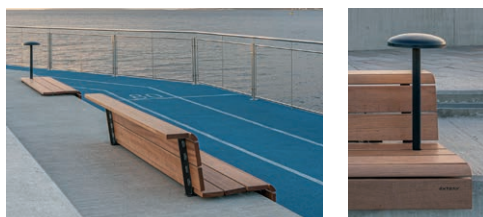

VEER seat with backrest

Veer is specially designed to complement landscaping steps, walls and edges, making them incredibly comfortable seating areas in a diverse urban space.

Veer seat is designed with maximum user comfort in mind: the seat offers the right seating inclination and the backrest is designed at a comfortable leaning height.

Both seats, with or without backrest, can also be equipped with a lamp to read the book on a warm summer evening or to add coziness to the surrounding autumn darkness.

Design by Pent Talvet and Sven Sörmus

Veer seat with backrest

FEATURES

Ergonomic seating is ensured by a special profile. In addition the backrest has a comfortable tilt angle and support height.

Cleverly designed and unobtrusive mounting brackets make the bench easy to install and keeps the appearance of the product clean and aesthetic.

Fasteners and construction are hidden.

Slim yet strong protruding light integrated in the seat creates a cozy environment and brings multi-level light to the urban space.

EXTERY quality without compromise- harmonious design, carefully selected materials and engineering considered to the last detail