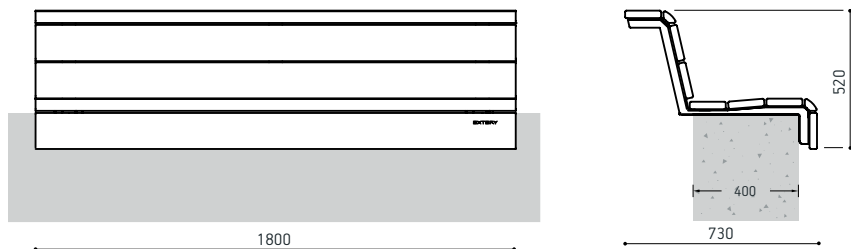

Veer seat, with backrest, lamp included - **VERB180-v**

DIMENSIONS AND VARIATIONS

Veer seat, with backrest - VERB180

Veer seat, with backrest, short - VERB60

Material marking in product code:

- a- thermotreated ash
- t- tropical wood