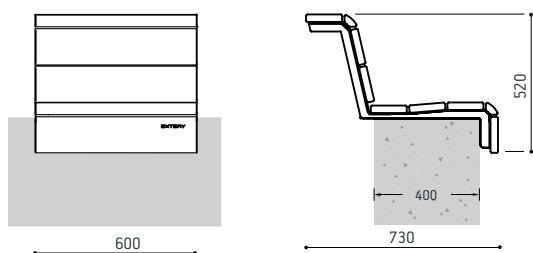

Veer seat, with backrest, lamp included - **VERB180-v**

DIMENSIONS AND VARIATIONS

Veer seat, with backrest - VERB180

Veer seat, with backrest, short - VERB60

Material marking in product code:

- a- thermotreated ash
- t- tropical wood