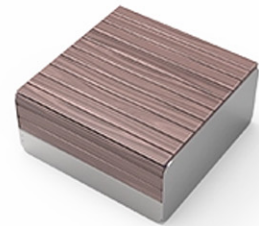

Orbit Bench 02.450.3